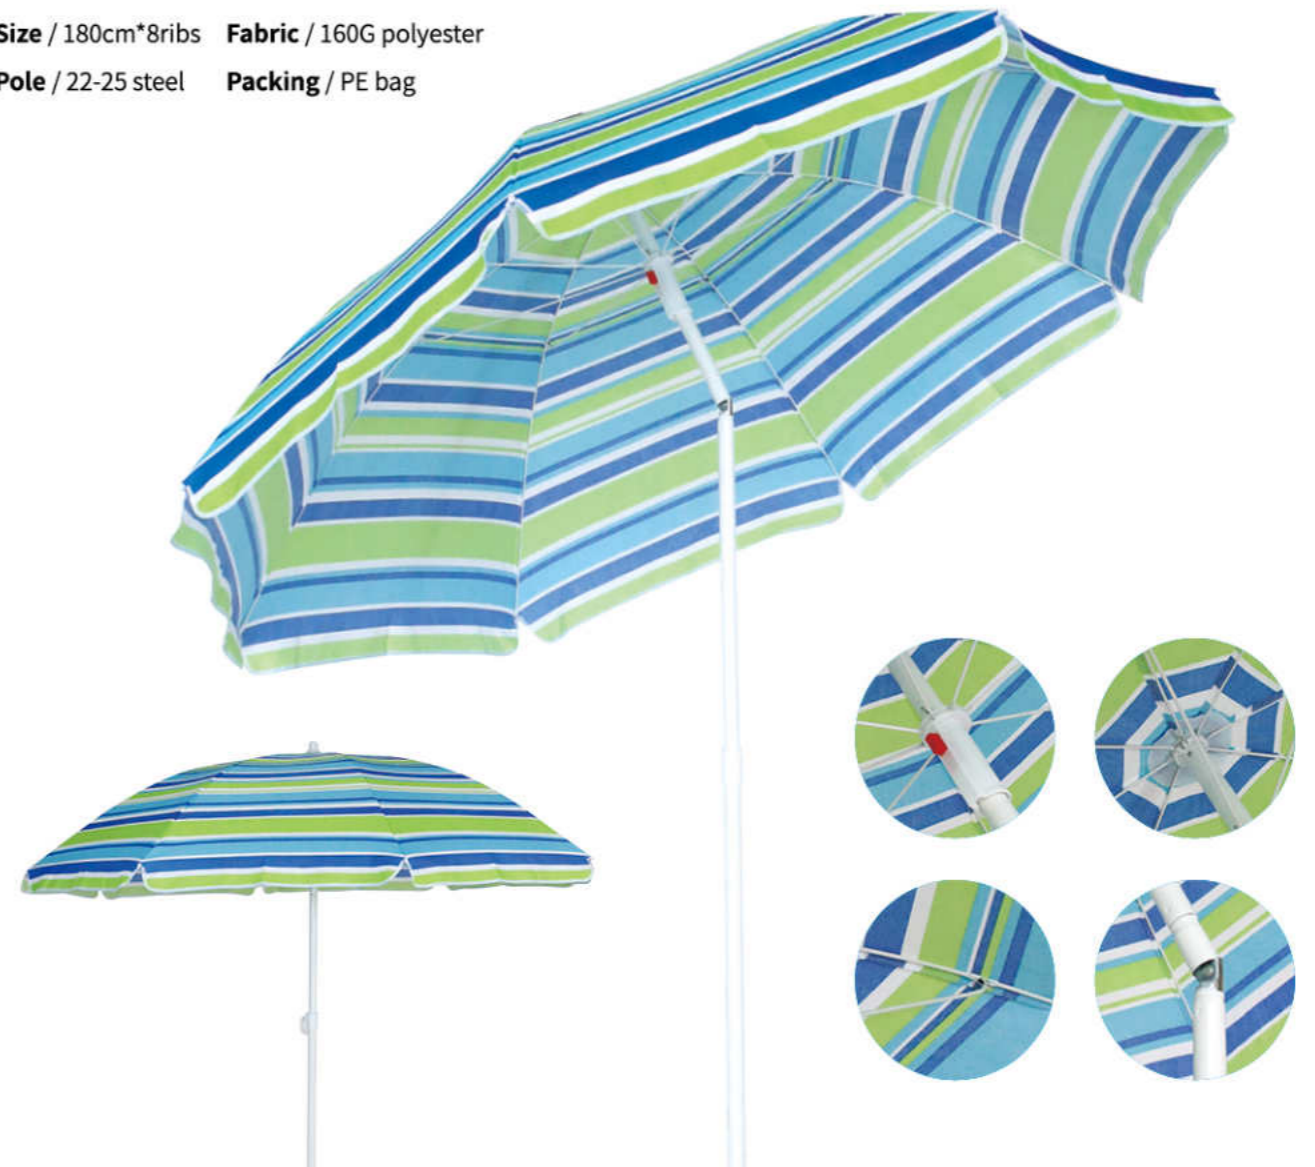

BEACH UMBRELLA

Item No.: HYB1815

Size / 180cm*8ribs Fabric / 160G polyester
Pole / 22-25 steel Packing / PE bag

SIZE(CM)	160x8k	180x8k	200x8k	220x8k
FABRIC GRAMS	140G, 160G, 180G	140G, 160G, 180G	140G, 160G, 180G	140G, 160G, 180G
POLE(MM)	19/22, 22/25	19/22, 22/25	22/25, 28/32	22/25, 28/32