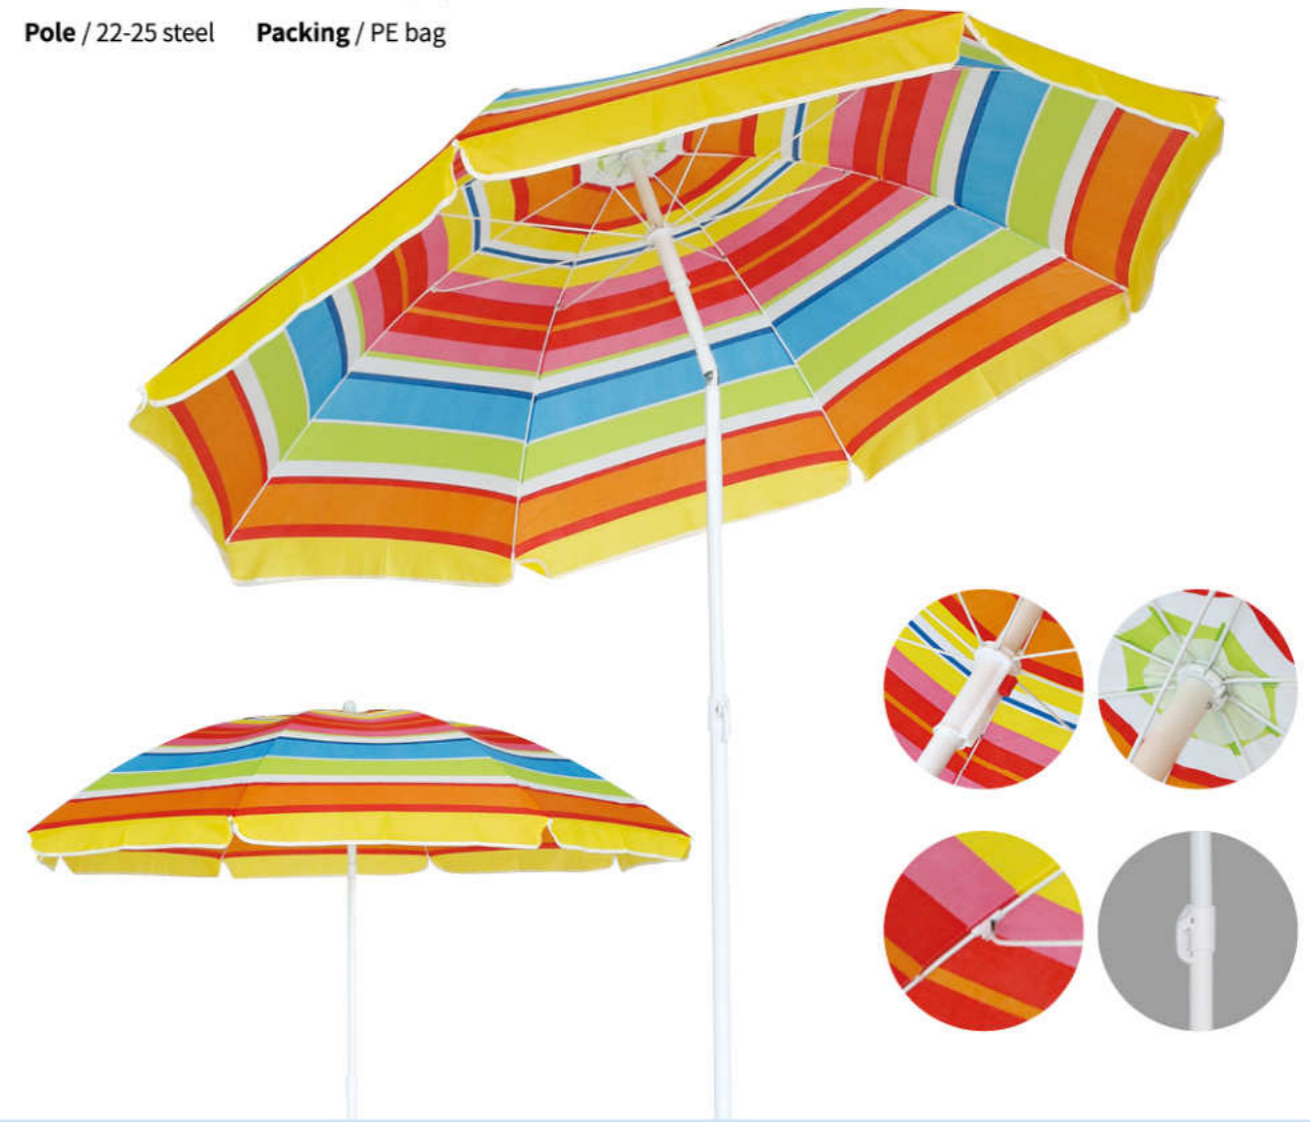

BEACH UMBRELLA

Item No.: HYB1811

Size / 180cm*8ribs Fabric / 190T polyester
Pole / 22-25 steel Packing / PE bag

SIZE(CM)	160x8k	180x8k	200x8k	220x8k
FABRIC GRAMS	190T, 210T	190T, 210T	190T, 210T	190T, 210T
POLE(MM)	19/22, 22/25	19/22, 22/25	22/25, 28/32	22/25, 28/32