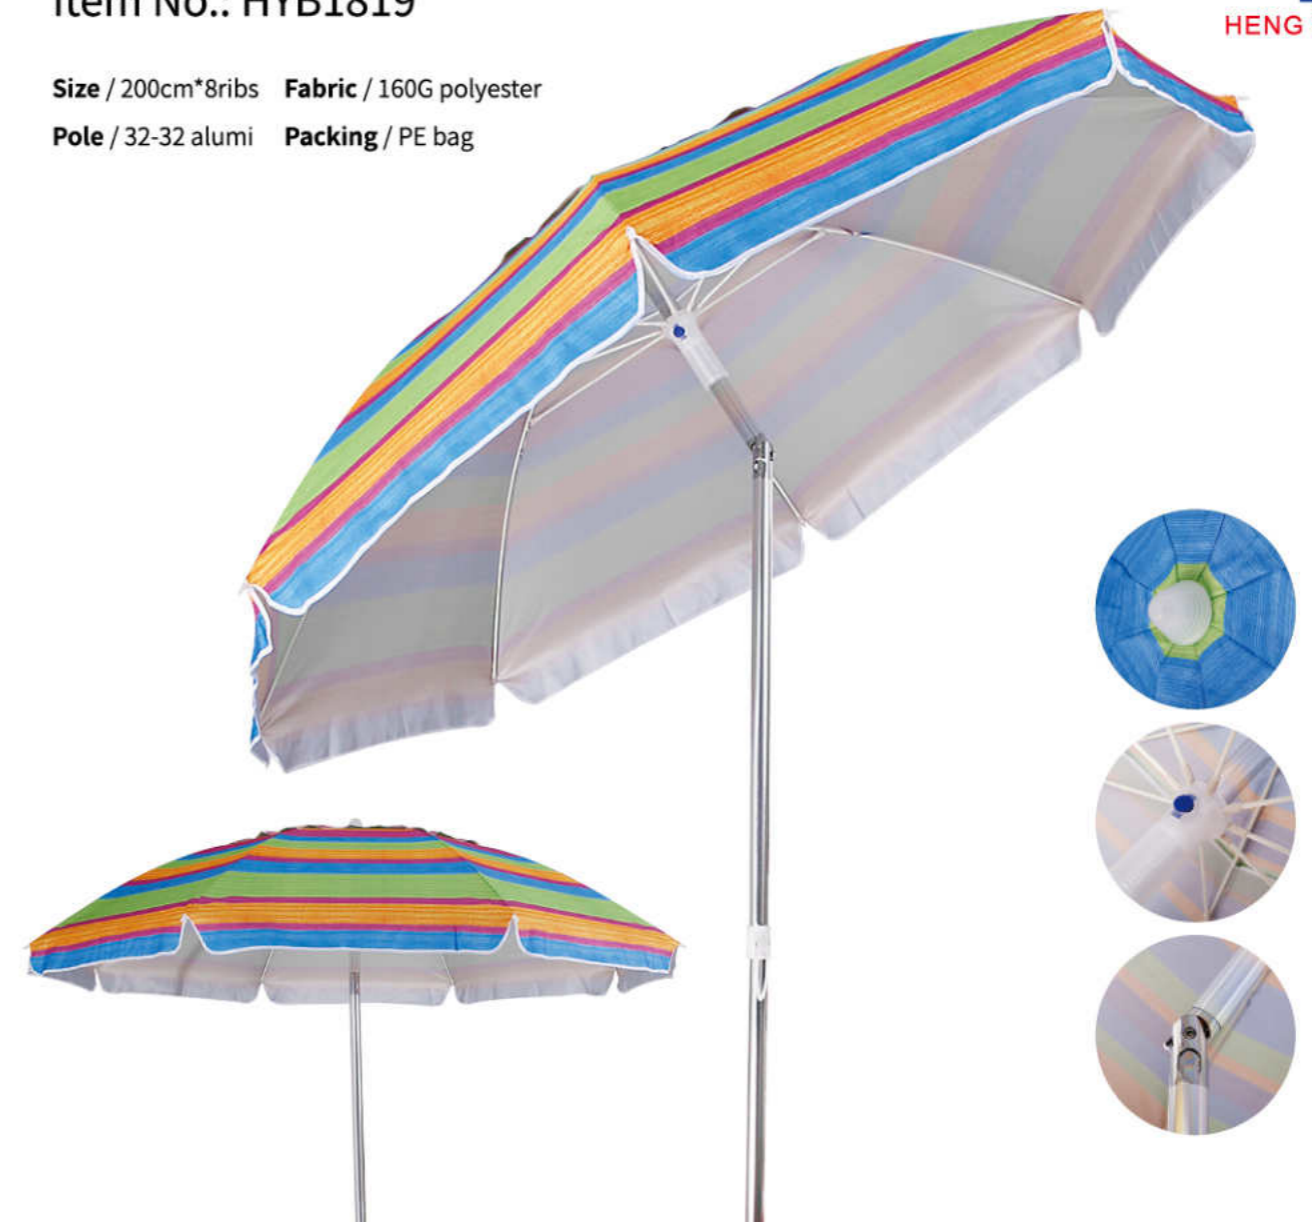

BEACH UMBRELLA

Item No.: HYB1819

Size / 200cm*8ribs Fabric / 160G polyester

Pole / 32-32 alumi Packing / PE bag

SIZE(CM)	160x8k	180x8k	200x8k	220x8k
FABRIC GRAMS	140G, 160G, 180G	140G, 160G, 180G	140G, 160G, 180G	140G, 160G, 180G
POLE(MM)	19/22, 22/25	19/22, 22/25	22/25, 28/32, 32/32	22/25, 28/32, 32/32