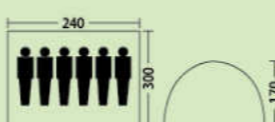

CAMPING TENT

HYT-018 | (100+210)x240x130cm

HYT-017 | 240x300x180cm

HYT-019 | 210x210x130cm

CAMPING TENT

HYT-020 | 200X120X100cm

HYT-021 | 200X150X110cm

HYT-022 | 200X150X110cm

HYT-023 | 200X200X135cm

HYT-024 | 200X200X135cm

HYT-025 | 200X200X135cm

HYT-026 | 200X200X135cm

HYT-027 | 210x240x150cm

HYT-028 | 300x240x170cm

GAZEBO

HYG-001 | 300x300cm