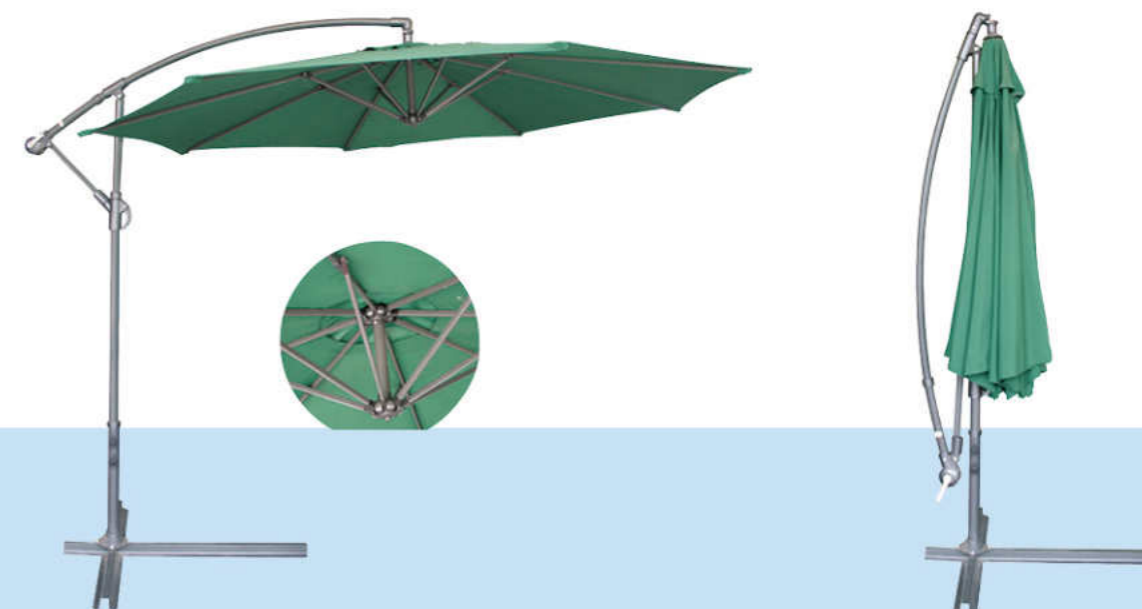

Item No.: HYG1830

Size / 300cm*8ribs

Fabric / 180G polyester

Pole / 38-38 steel

Packing / PE bag