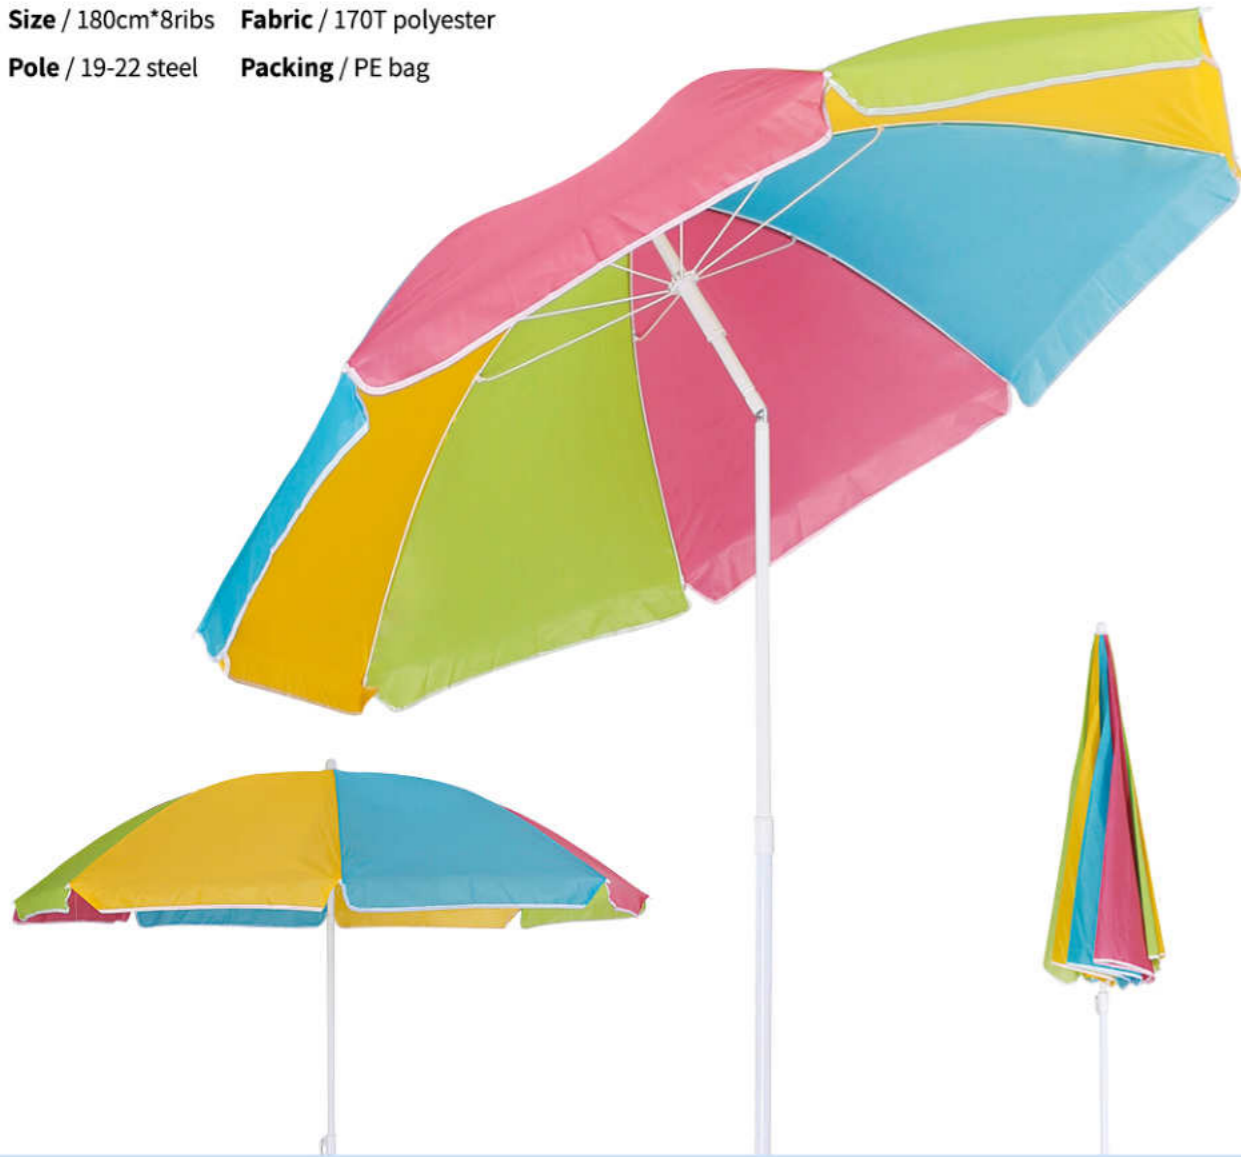

BEACH UMBRELLA

Item No.: HYB1810

Size / 180cm*8ribs Fabric / 170T polyester
 Pole / 19-22 steel Packing / PE bag

SIZE(CM)	160x8k	180x8k	200x8k	220x8k
FABRIC GRAMS	190T, 210T	190T, 210T	190T, 210T	190T, 210T
POLE(MM)	19/22, 22/25	19/22, 22/25	22/25, 28/32	22/25, 28/32